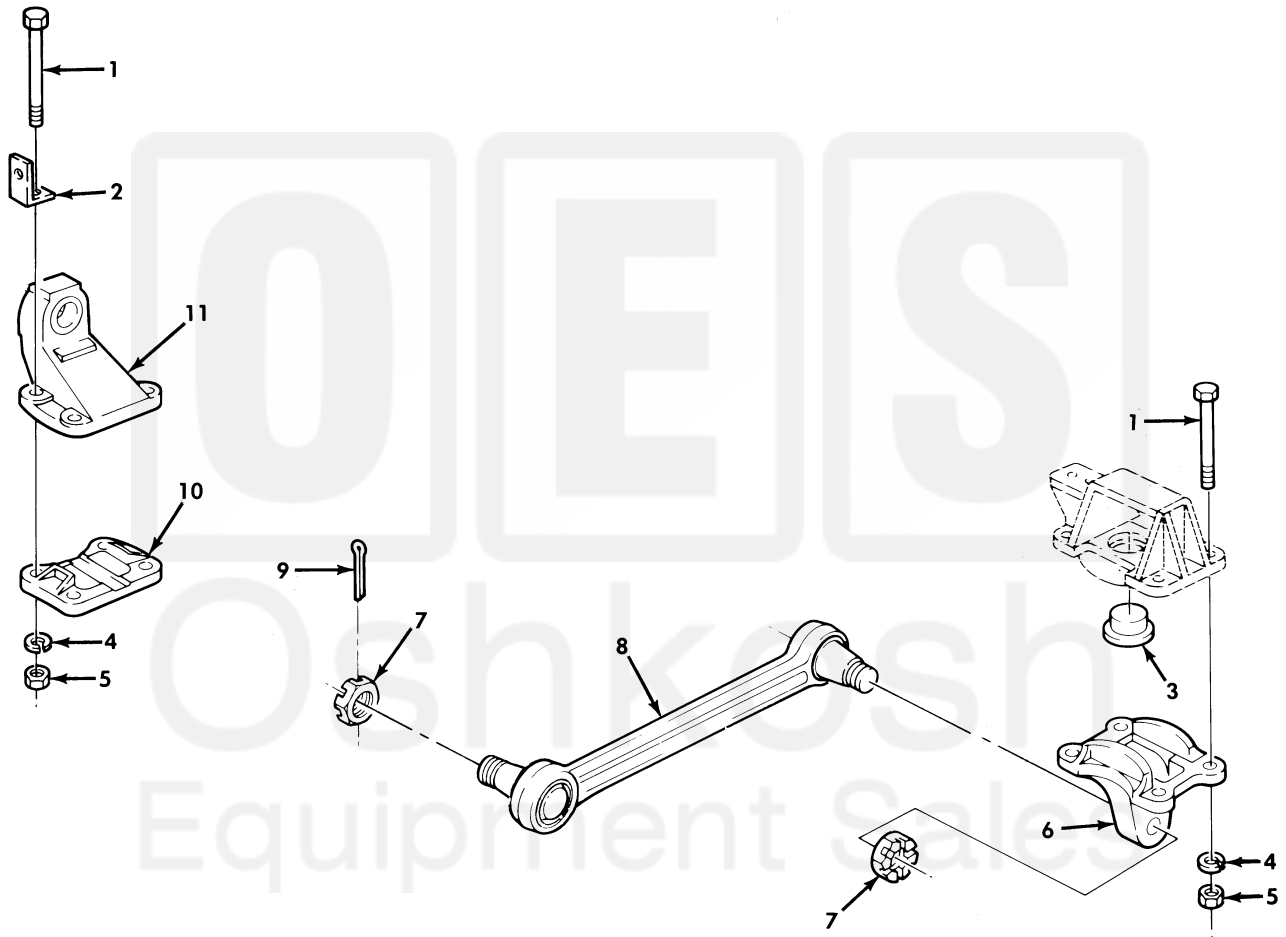

UNIT, DIRECT SUPPORT, AND GENERAL SUPPORT MAINTENANCE  
REPAIR PARTS AND SPECIAL TOOLS LIST  
TRUCK, 5-TON, 6X6, M809 SERIES TRUCKS (DIESEL)

Figure 248. Torque Rods and Mounting Hardware.

| (1)<br>ITEM<br>NO  | (2)<br>SMR<br>CODE | (3)<br>NSN       | (4)<br>CAGEC | (5)<br>PART<br>NUMBER | (6)<br>DESCRIPTION AND USABLE ON CODE (UOC) | (7)<br>QTY |
|--|--------------------|------------------|--------------|-----------------------|---|------------|
| GROUP 1605 TORQUE, RADIUS, AND STABILIZER RODS   |                    |                  |              |                       |   |            |
| FIG. 248 TORQUE RODS AND MOUNTING HARDWARE   |                    |                  |              |                       |   |            |
| 1  | PAOZZ              | 5306-00-272-3747 | 19207        | 7346956               | BOLT, MACHINE.....                          | 24         |
| 2  | PAOZZ              | 5340-00-040-2271 | 19207        | 7409452               | BRACKET, ANGLE.....                         | 12         |
| 3  | PAOZZ              | 2510-00-734-6952 | 19207        | 7979272               | PLATE.....                                  | 4          |
| 4  | PAOZZ              | 5310-00-754-2005 | 96906        | MS35338-52            | WASHER, LOCK.....                           | 24         |
| 5  | PAOZZ              | 5310-00-734-6957 | 19207        | 7979327               | NUT, PLAIN, HEXAGON.....                    | 24         |
| 6  | PAOZZ              | 2530-00-797-9224 | 19207        | 7979224               | BRACKET TORQUE ROD.....                     | 4          |
| 7  | PAOZZ              | 5310-00-740-9621 | 19207        | 7979183               | .NUT, PLAIN, SLOTTED, H.....                | 2          |
| 8  | PAOZA              | 2530-00-933-4941 | 19207        | 8728126               | ROD, ALIGNING, VEHICU.....                  | 6          |
| UOC: 614, 622, 623, 624, 625, 626, 627, 628, 629, 630, 631, 632, 633, 634, 635, 637, 638 |                    |                  |              |                       |   |            |
| 8  | PAOZZ              | 2530-00-235-4756 | 19207        | 8728128               | TORQUE ROD, TANDEM A.....                   | 6          |
| UOC: 620, 621  |                    |                  |              |                       |   |            |
| 9  | PAOZZ              | 5315-00-187-9567 | 96906        | MS24665-500           | PIN, COTTER.....                            | 12         |
| 10   | PAOZZ              | 3040-00-734-6953 | 19207        | 7346953               | BRACKET, EYE, NONROTA.....                  | 2          |
| 11   | PAOZZ              | 5340-00-734-6954 | 19207        | 7346954               | CLAMP, BRIDGE.....                          | 2          |